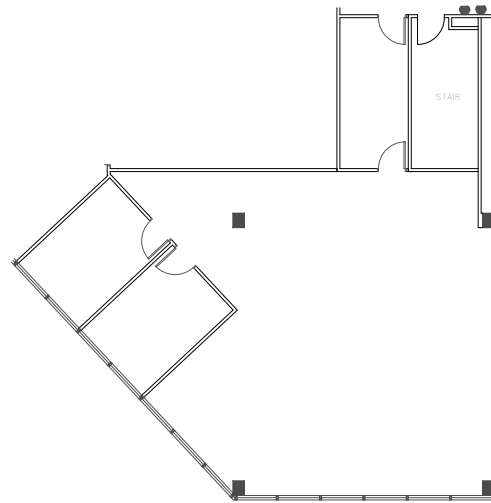

## Suite 310

2,039 RSF

Jack A. Russo  
713 425 1808  
jack.russo@am.jll.com

1400 Post Oak Blvd Suite 1100 | Houston, TX 77056 | +1 713 888 4000 | [www.jll.com/houston](http://www.jll.com/houston)